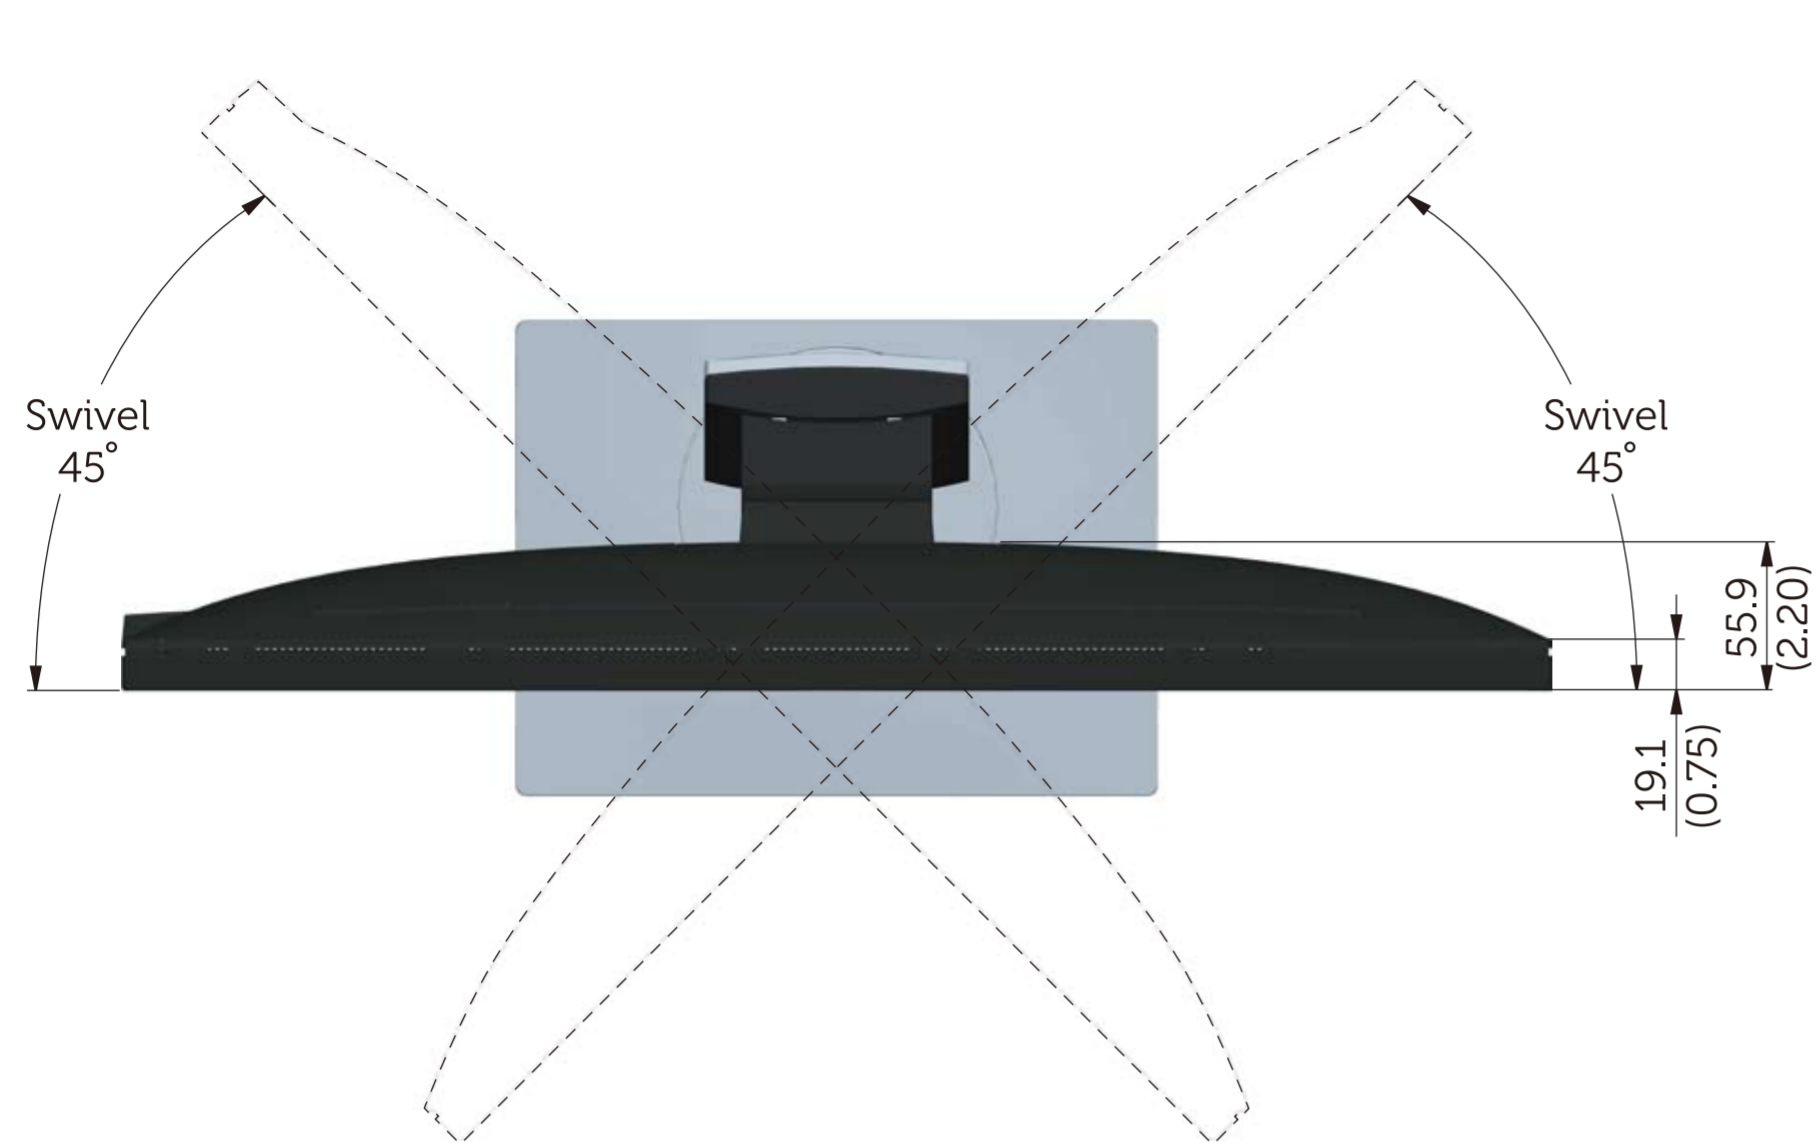

# S2417DG Outline Dimension

Norminal Dimension  
Unit: mm(inch)

Back View of Monitor without stand