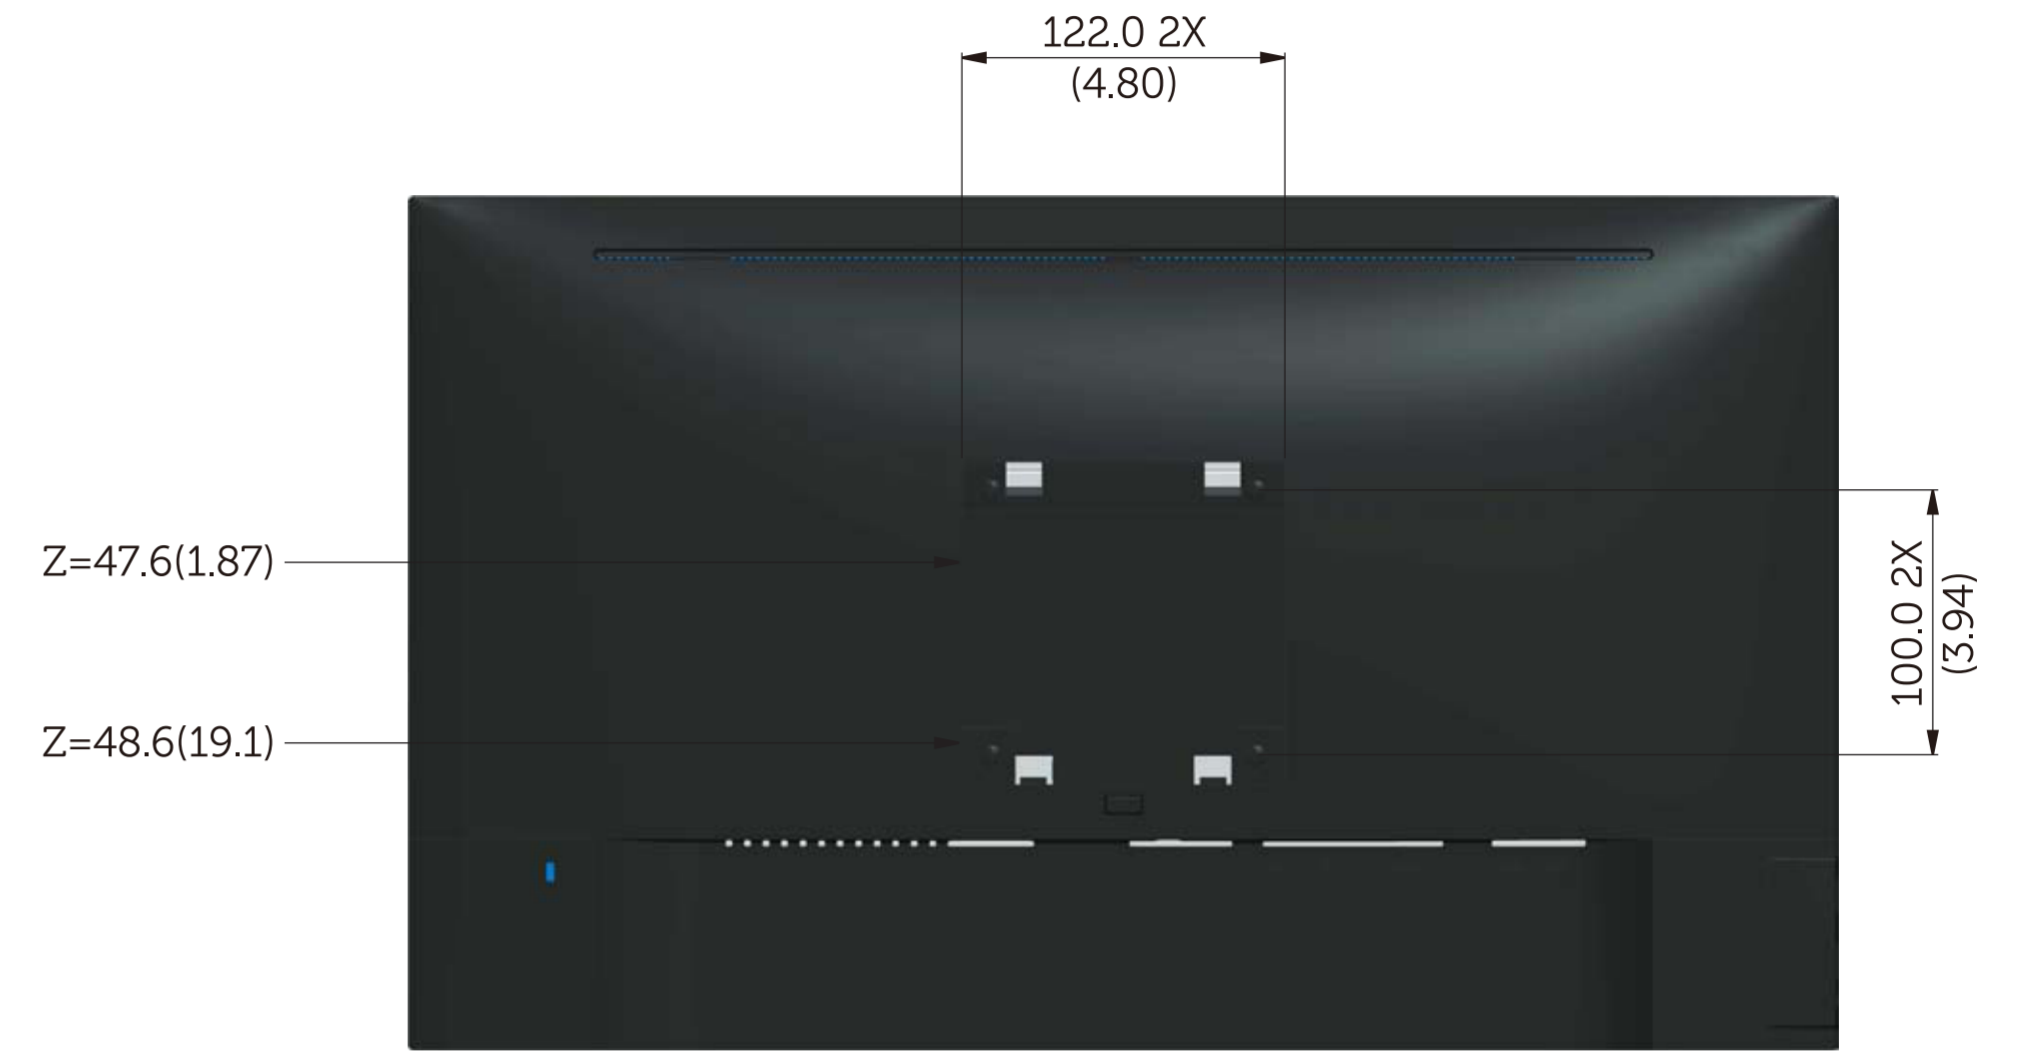

# S2417DG Outline Dimension

Norminal Dimension  
Unit: mm(inch)

Back View of Monitor without stand